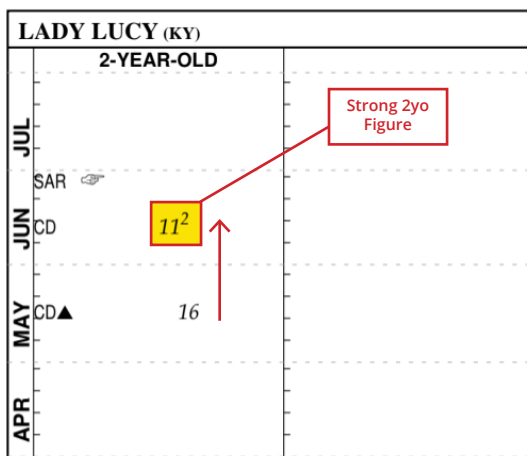

THORO-GRAPH