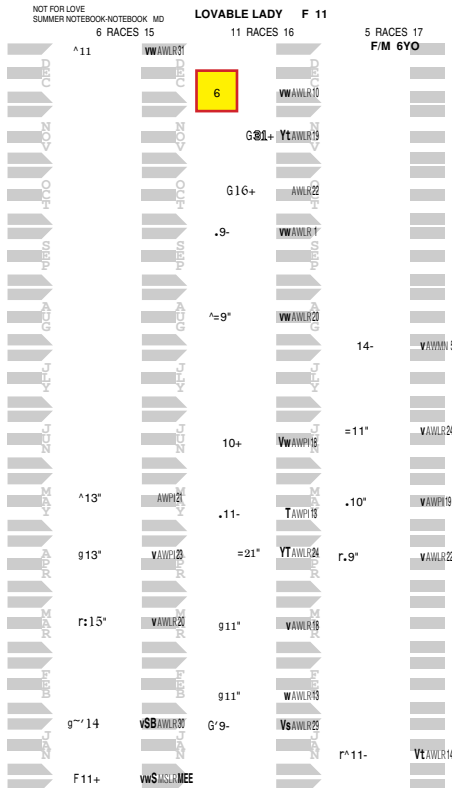

Individual Horse Past Performances - Lifetime: Lovable Lady

Lovable Lady

Own: Samuel H. Rogers Jr. Trust

Dk. b or b. m. 6 (Jun)

Sire: Not For Love (Mr. Prospector)

Dam: Summer Notebook (Notebook)

Br: Mr. & Mrs. Samuel H. Rogers Jr. (Md)

Tr: Eppler Mary E

Ragozin -- The Sheets™ 10-0000-0

Rag